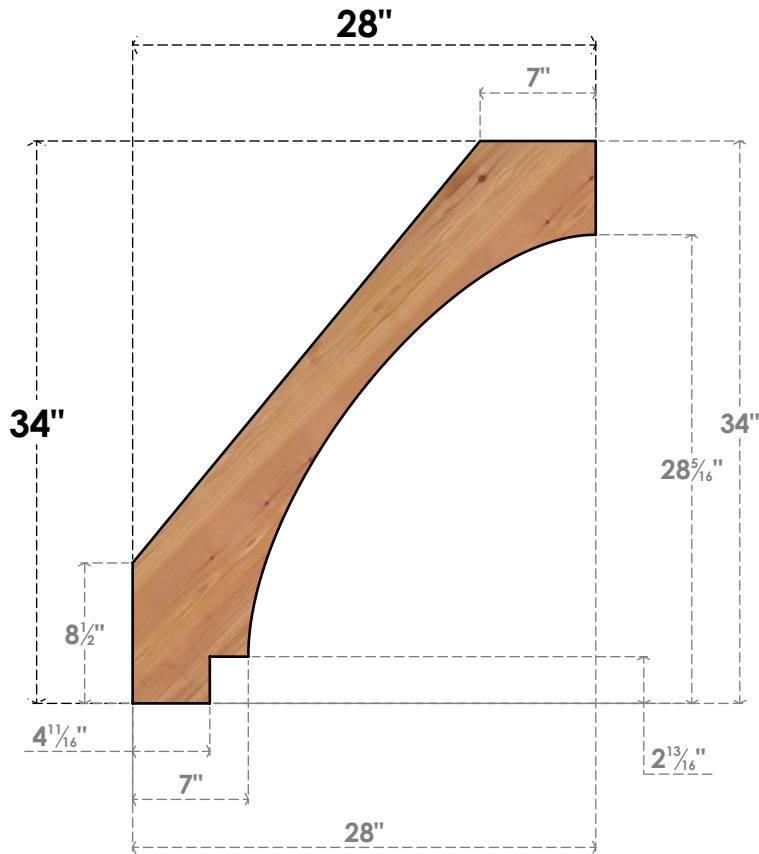

BRC04X28X34IMP00SWR

3 1/2"W X 28"D X 34"H IMPERIAL SMOOTH BRACE, WESTERN RED CEDAR

SIDE

FRONT

EKENA MILLWORK
 2300 WEST MAIN ST.
 CLARKSVILLE, TX 75426
 TOLL FREE: 866-607-0453
 WWW.EKENAMILLWORK.COM

NOTES