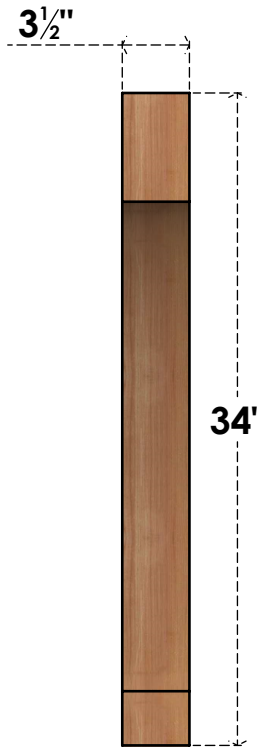

BRC04X28X34IMP00SWR

3 1/2"W X 28"D X 34"H IMPERIAL SMOOTH BRACE, WESTERN RED CEDAR

SIDE

FRONT

EKENA MILLWORK
 2300 WEST MAIN ST.
 CLARKSVILLE, TX 75426
 TOLL FREE: 866-607-0453
 WWW.EKENAMILLWORK.COM

NOTES